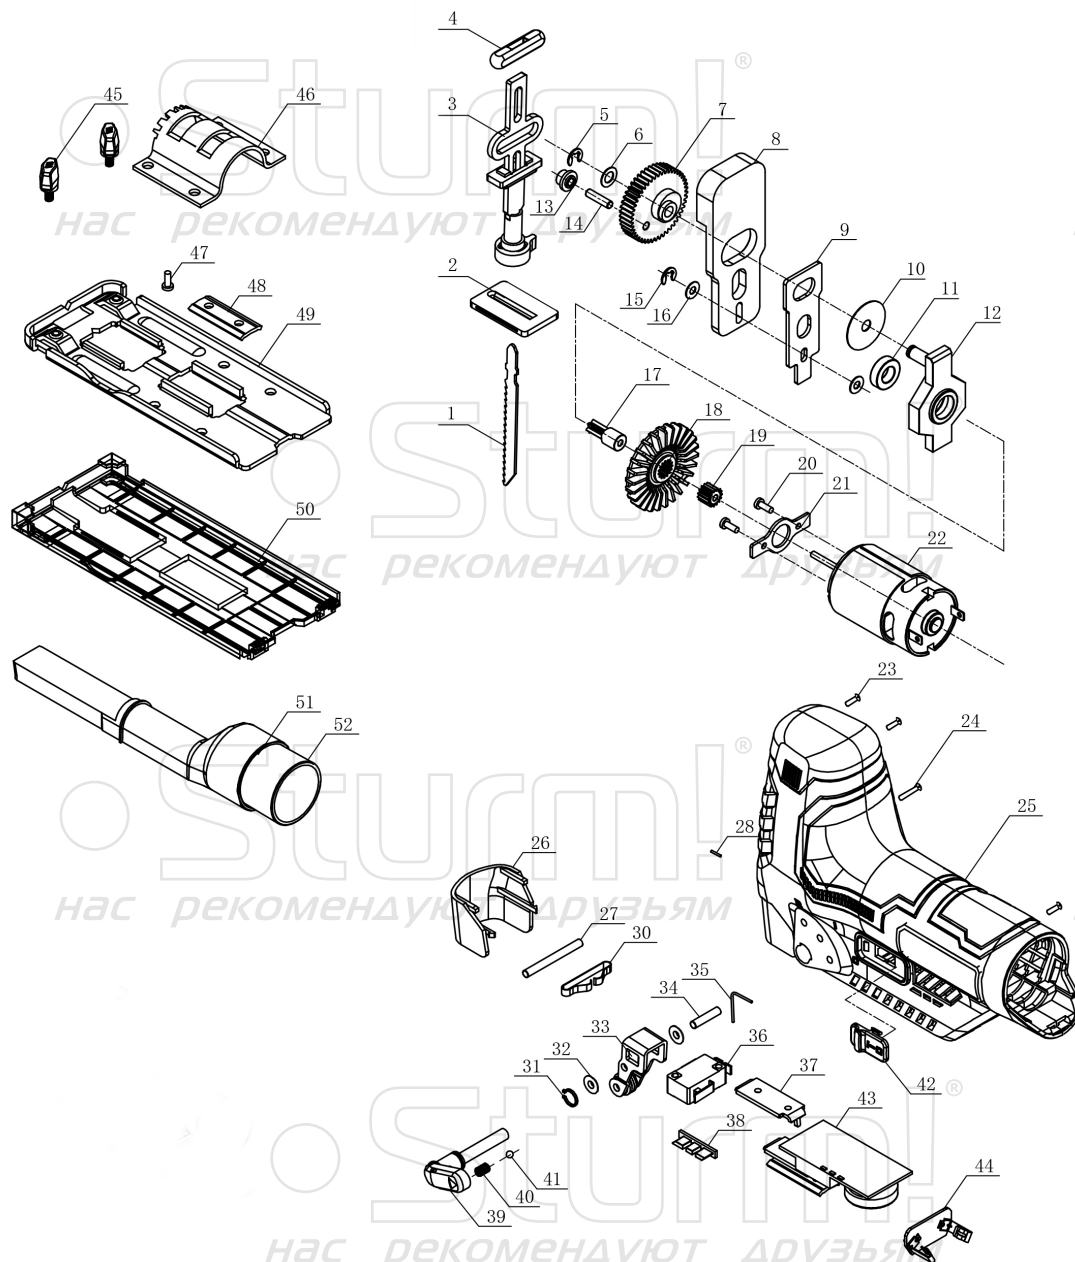

# CJS1250

No	Description	No	Description
1	HSS blade	27	needle bearing
2	blade seat	28	needle bearing
3	reciprocating shaft	30	spring
4	back seat	31	circlip
5	circlip	32	washer
6	washer	33	lifting blade parts
7	big gear	34	needle bearing
8	balance part	35	spring
9	lifting blade board	36	switch
10	washer	37	connecting pin
11	bearing 689	38	battery power frame
12	back bearing seat	39	button
13	wheel	40	spring
14	needle bearing	41	steel ball
15	circlip	42	switch button
16	washer	43	adjusting speed board
17	motor gear	44	switch connecting part
18	motor fan	45	locking button
19	motor gear	46	adjusting position board
20	screw	47	screw
21	motor board	48	pressing board
22	motor	49	bottom board
23	screw	50	bottom protecting cover
24	screw	51	connecting tube
25	housing	52	sucking tube
26	plastic cover		

CJS1250-EX-RU240701